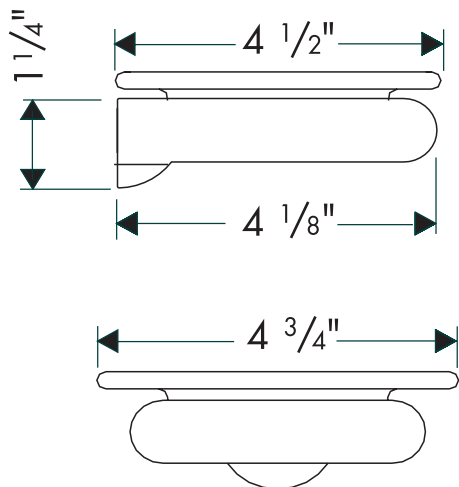

## Product Features

- Wall mounted
- Anti-shatter polymer soap dish

## Available Finishes

Chrome	06592000
Brushed Nickel	06592820
Polished Nickel	06592830

The measurements shown are for reference only.

Products and specifications shown are subject to change without notice.

Specification sheet revised 1/2008